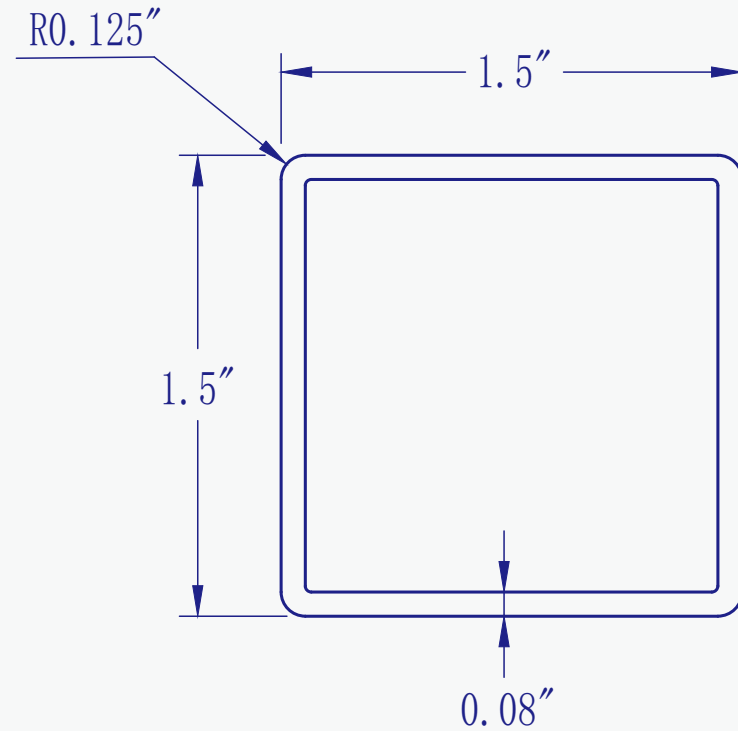

Picket 3" X 0.875"

Cade: OF-PI3078

Standard Color

White

Tan

Gray

Panel 6" X 0.875"

Cade: OF-PA6078TG