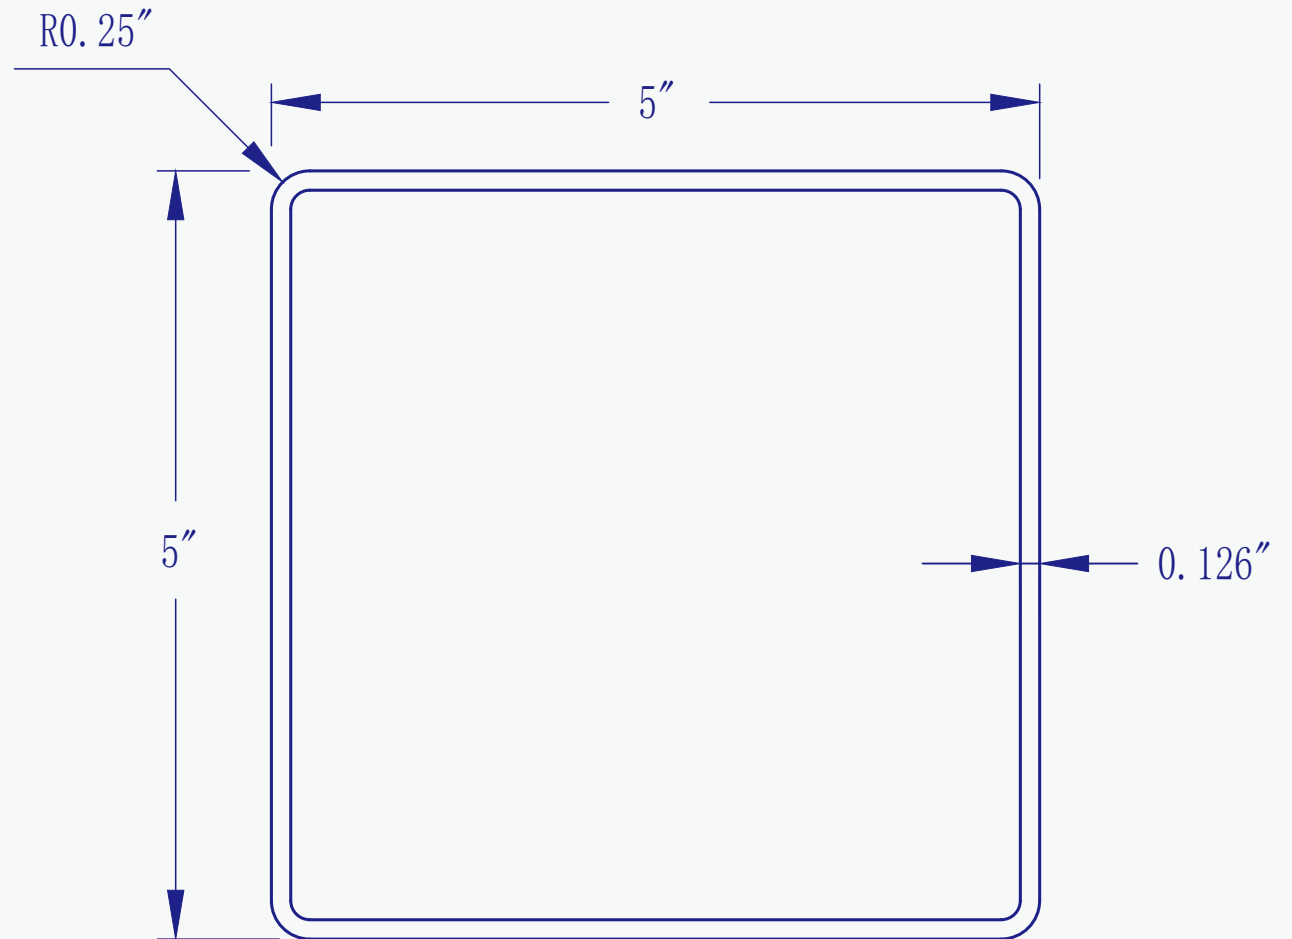

PRODUCT GUIDE

—2022

Post 5" X 5"

Cade: OF-PO5050

Standard Color

White

Tan

Gray

Post 4" X 4"

Cade: OF-PO4040

Standard Color

White

Tan

Gray

Rails 5.5" X 1.5"

Cade: OF-RA5515C

U-Channel 0.875" X 0.91"

Cade: OF-UC0978

Standard Color

White

Tan

Gray

Picket 1.45" X 0.27"

Cade: OF-PI145027

Panel 11.3" X 0.875"

Cade: OF-PA11378TGD

Standard Color

White

Tan

Gray