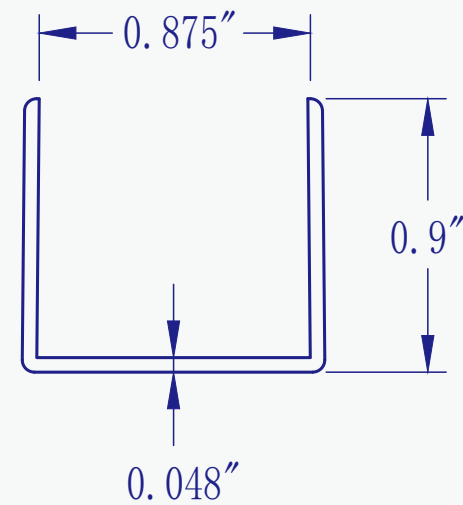

U-Channel 0.875" X 0.91"

Cade: OF-UC0978

Standard Color

White

Tan

Gray

Picket 1.45" X 0.27"

Cade: OF-PI145027