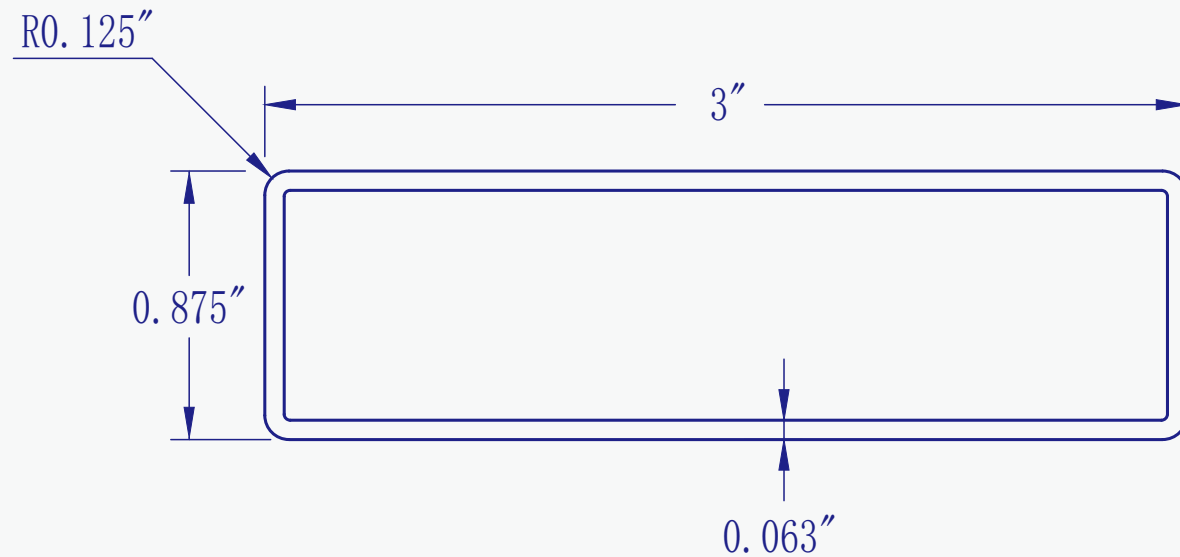

Picket 3" X 0.875"

Cade: OF-PI3078

Standard Color

White

Tan

Gray

Panel 6" X 0.875"

Cade: OF-PA6078TG