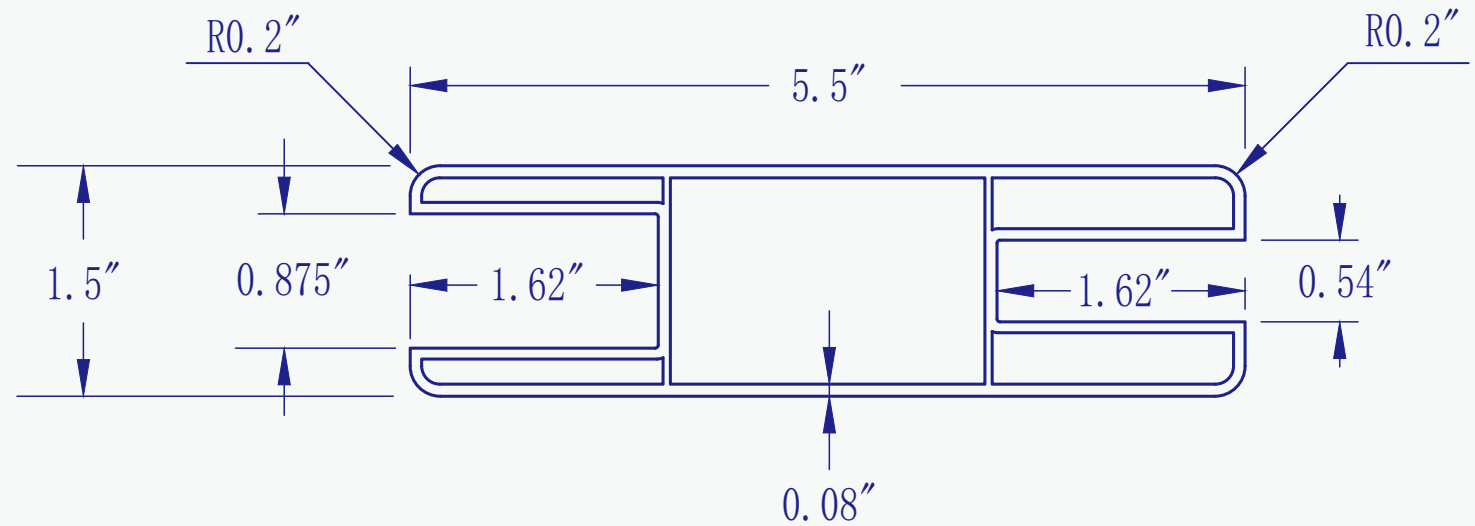

Rails 5.5" X 1.5"

Cade: OF-RA5515D

Standard Color

White

Tan

Gray