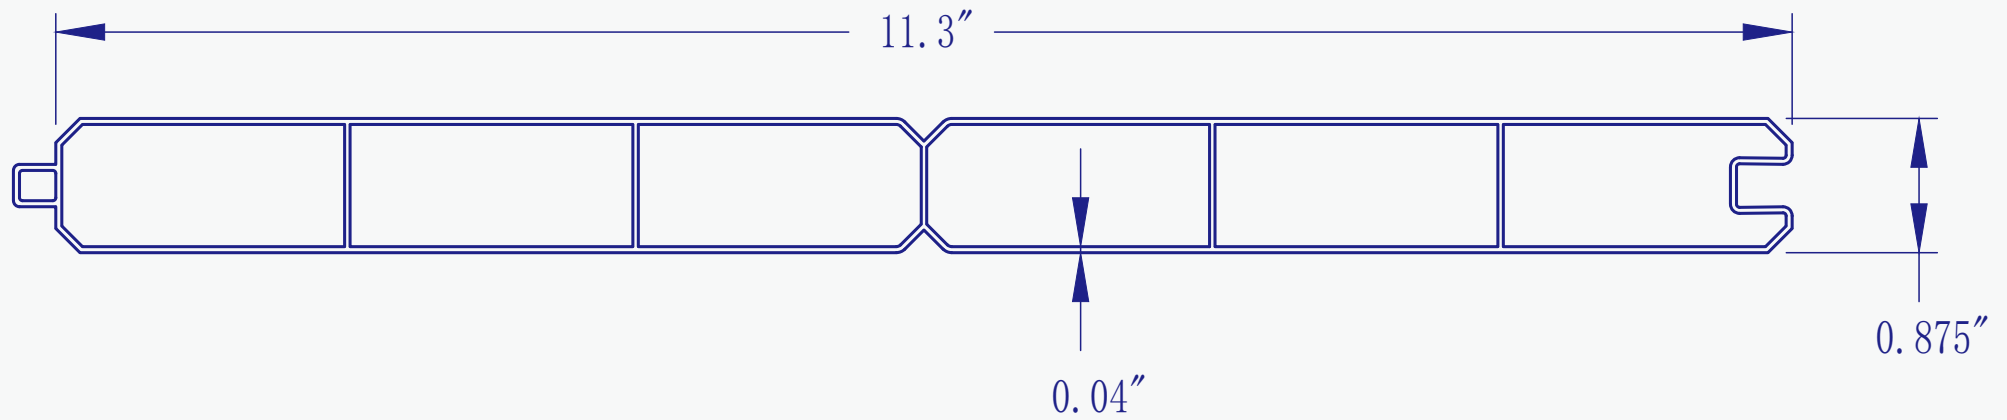

Panel 11.3" X 0.875"

Cade: OF-PA11378TG

Standard Color

White

Tan

Gray