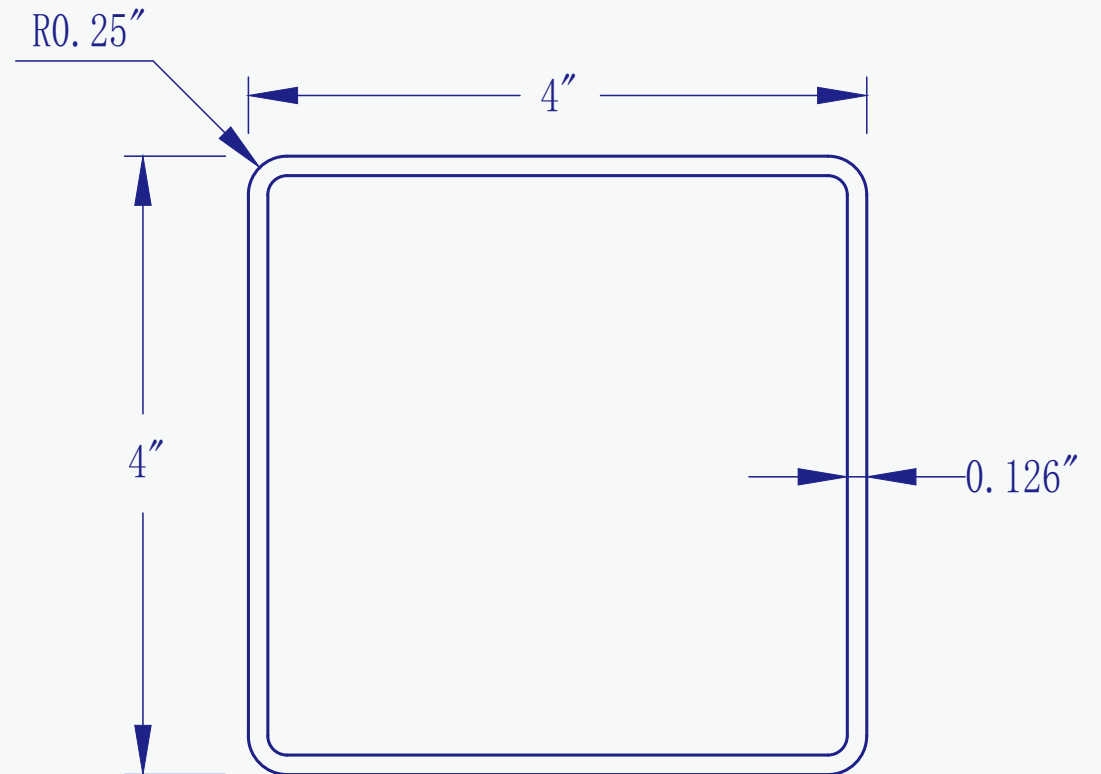

Post 4" X 4"

Cade: OF-PO4040

Standard Color

White

Tan

Gray

Rails 5.5" X 1.5"

Cade: OF-RA5515C

U-Channel 0.875" X 0.91"

Cade: OF-UC0978

Standard Color

White

Tan

Gray

Picket 1.45" X 0.27"

Cade: OF-PI145027

Picket 3" X 0.875"

Cade: OF-PI3078

Standard Color

White

Tan

Gray

Panel 6" X 0.875"

Cade: OF-PA6078TG

Panel 11.3" X 0.875"

Cade: OF-PA11378TGD

Standard Color

White

Tan

Gray