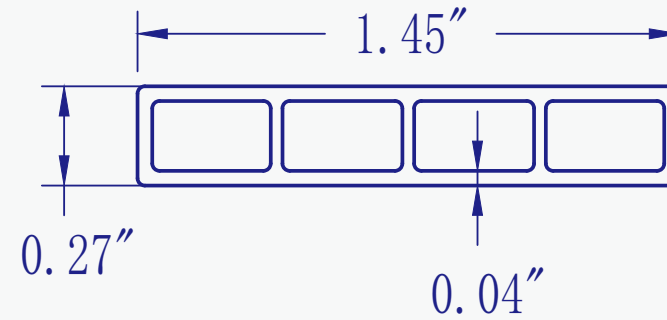

U-Channel 0.875" X 0.91"

Cade: OF-UC0978

Standard Color

White

Tan

Gray

Picket 1.45" X 0.27"

Cade: OF-PI145027