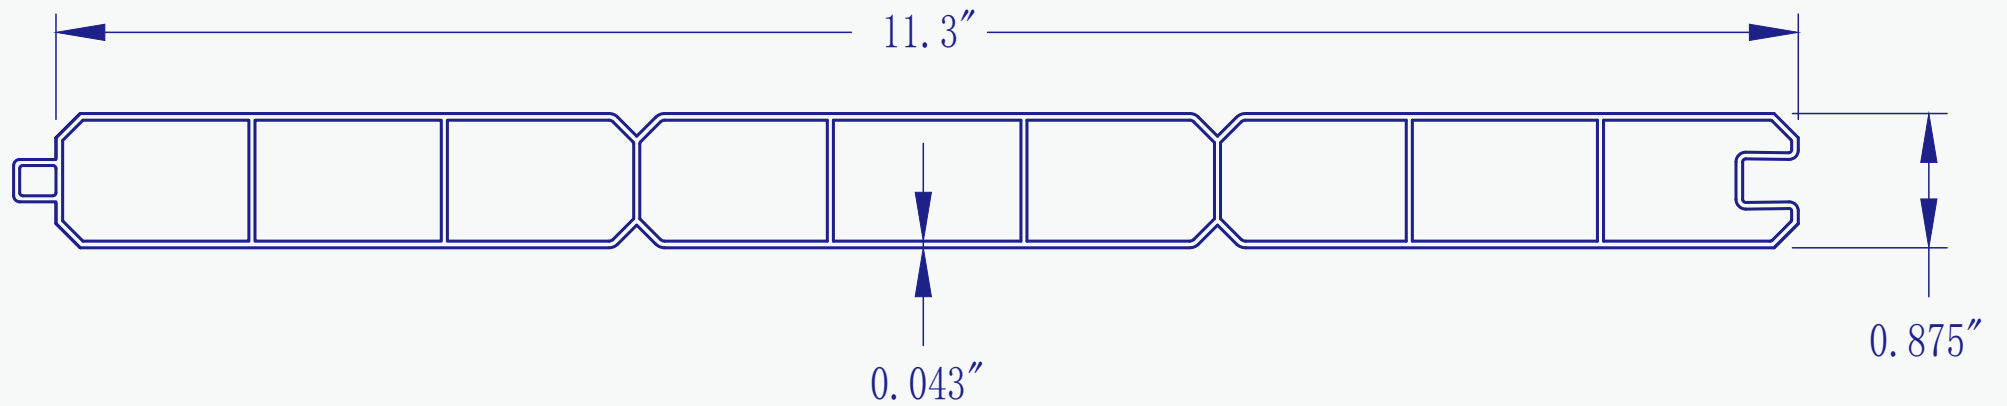

Panel 11.3" X 0.875"

Cade: OF-PA11378TGD

Standard Color

White

Tan

Gray