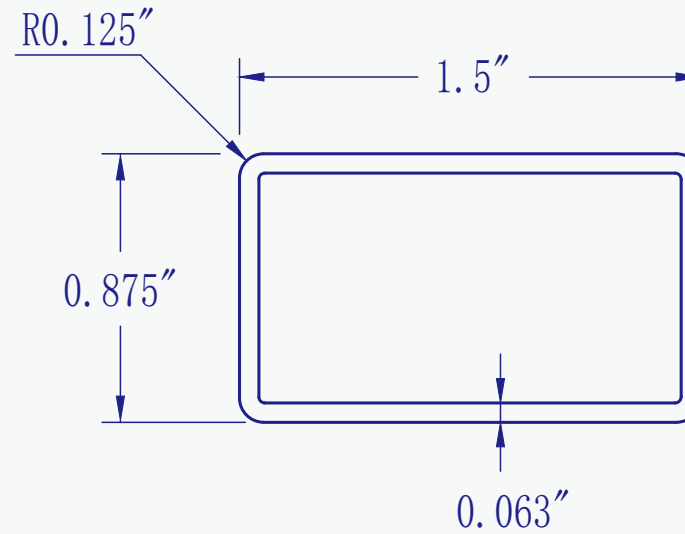

U-Channel 0.875" X 0.91"

Cade: OF-UC0978

Standard Color

White

Tan

Gray

Picket 1.45" X 0.27"

Cade: OF-PI145027

Standard Color

White

Tan

Gray

Picket 1.5" X 0.875"

Cade: OF-PI1578

Standard Color

White

Picket 3" X 0.875"

Cade: OF-PI3078

Standard Color

White

Tan

Gray

Panel 6" X 0.875"

Cade: OF-PA6078TG