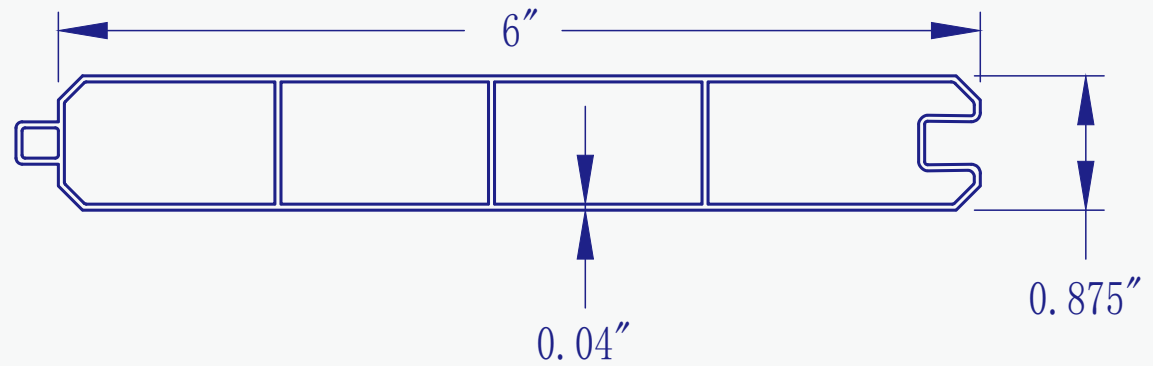

Picket 3" X 0.875"

Cade: OF-PI3078

Standard Color

White

Tan

Gray

Panel 6" X 0.875"

Cade: OF-PA6078TG