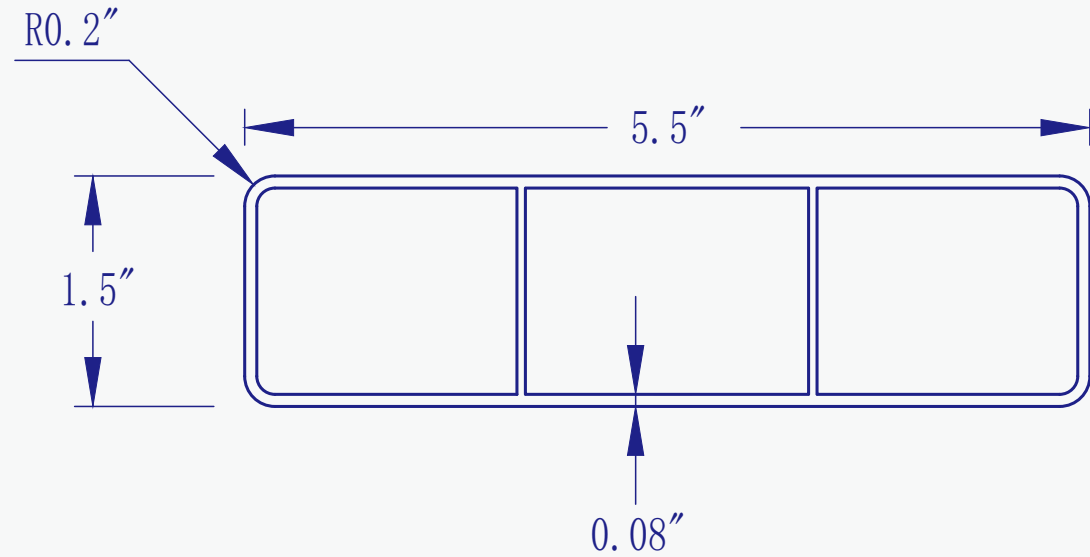

Rails 5.5" X 1.5"

Cade: OF-RA5515C

Standard Color