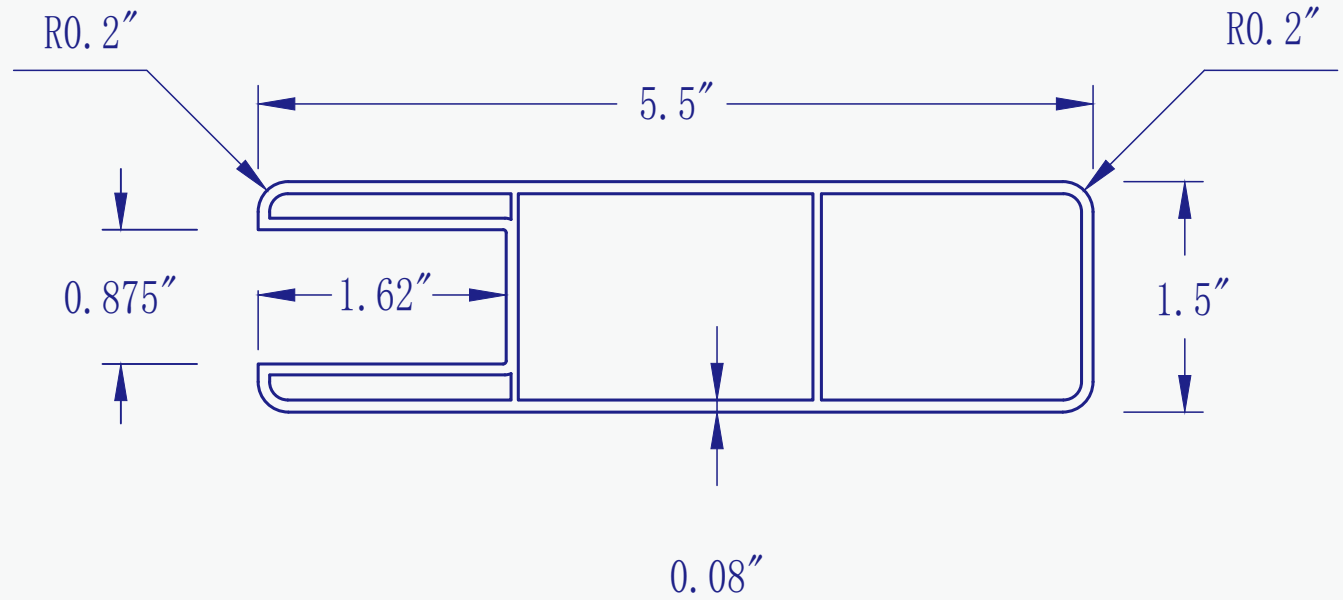

Rails 5.5" X 1.5"

Cade: OF-RA5515

Standard Color

White

Tan

Gray